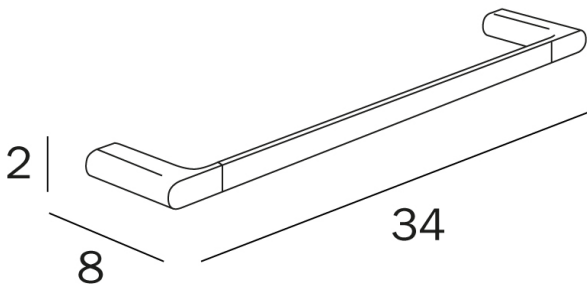

Proudly imported and distributed by

Gro Agencies Pty Ltd

Unit 2 / 37 Howe St, Osborne Park, WA, 6017

P 08 9446 3288 E info@groagencies.com.au W www.groagencies.com.au