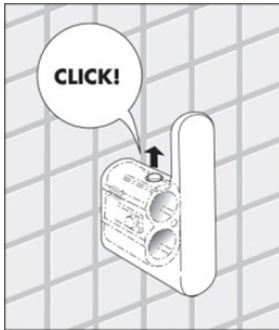

Features:

Unique "Click" installation

No grub screw required

Manufactured in Italy

2 Year Replacement Warranty