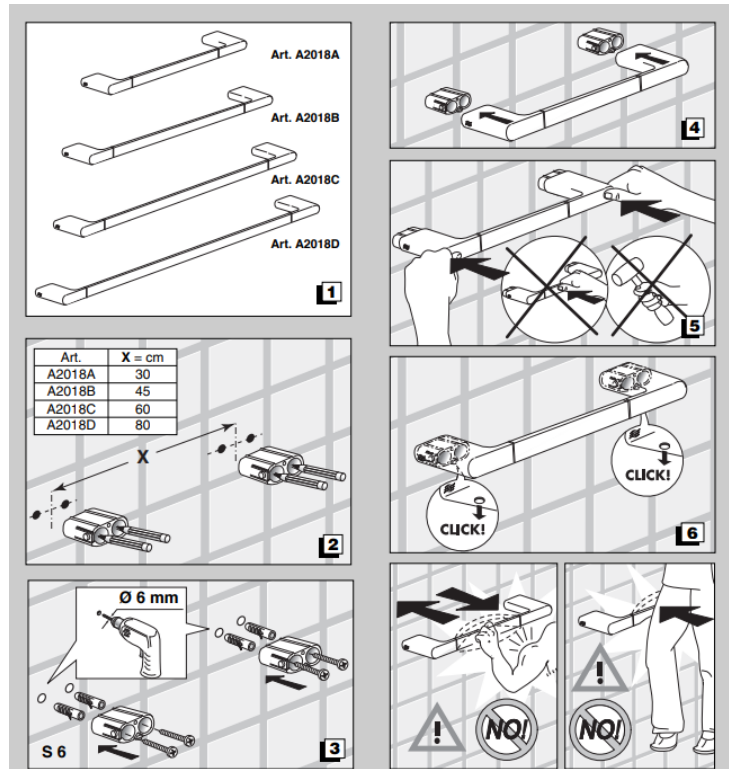

Proudly imported and distributed by

Gro Agencies Pty Ltd

Unit 2 / 37 Howe St, Osborne Park, WA, 6017

P 08 9446 3288 E info@groagencies.com.au W www.groagencies.com.au